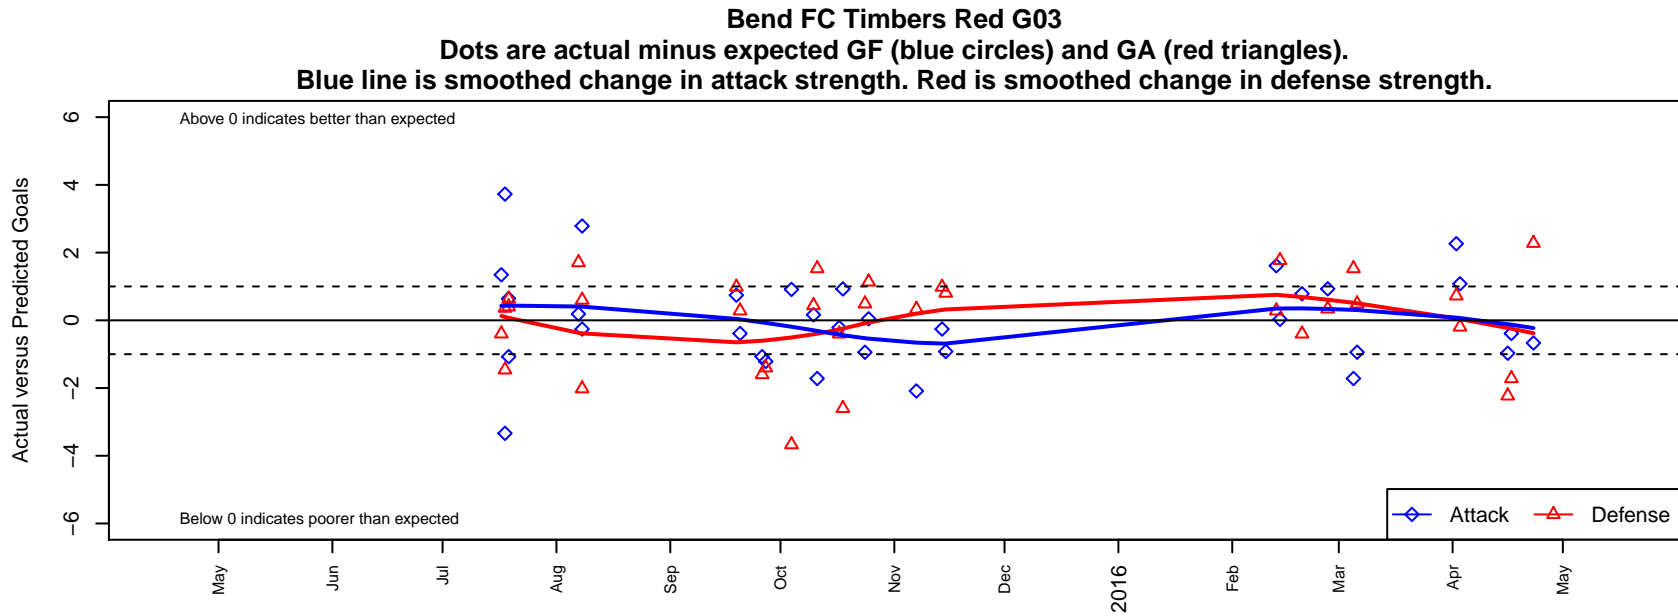

# Bend FC Timbers Red G03

Bend FC  
 Bend, OR  
 G03 total strength=737  
 attack=0.88 defense=0.73  
 fall league = PTT G03 Premier Silver  
 spr league = Spr OYS G03 Premier White

alt names used:  
 BEND FC TIMBERS 03 GIRLS RED (OR)  
 BFCT 03 Girls Red  
 Bend FC Timbers – U12G RED  
 Bend FC Timbers – U12G RED  
 Bend FC Timbers – U12G RED

Venues played:  
 2015 Beaverton Cup GU12 Silver  
 2015 Bend Premier Cup U12G 9v9 GOLD U12  
 2015 PTT G03 Premier Silver  
 2015 Spr OYS G03 Premier White  
 2015 OYS State Cup G03

**attack and defense variance (black dot)  
relative to other teams  
and top 10 in region**