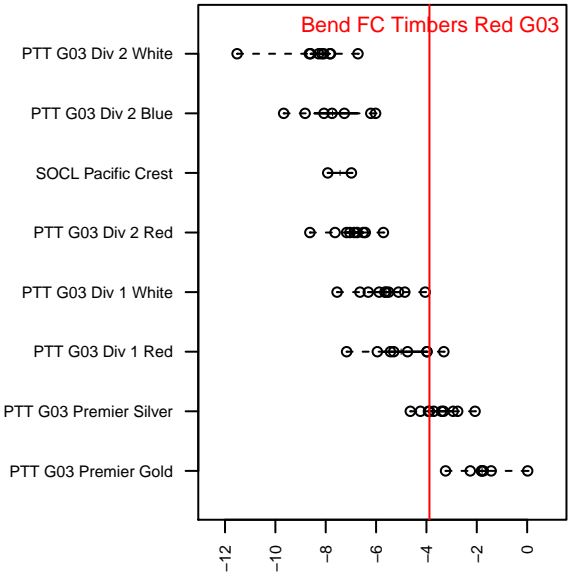

**attack and defense rating
relative to others at age
and all opponents in last 13 months**